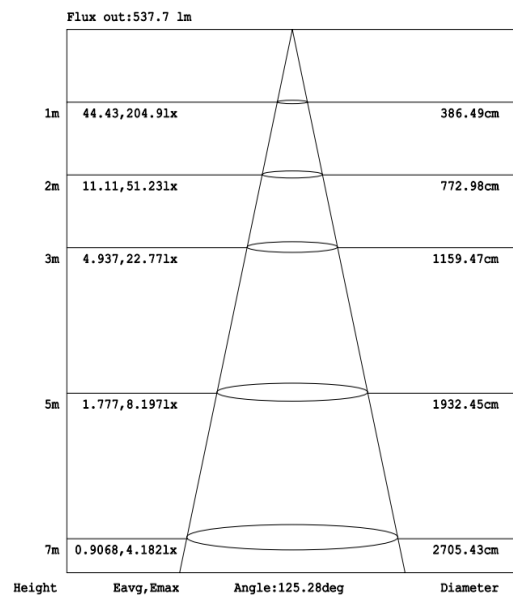

Specification

D560RGBW-24V-12mm

▼ General description

- RGBW colorful strip
- Widely adaptable to all types of controllers, Self-encapsulated design
- High quality FPC, high thermal 3M adhesive
- Ta: -25~40°C; Tc: 75°C (max)

▼ Dimension

※Max.length: 5000mm

Cutting unit: 6leds/100mm

LED pitch: 16.66mm

Min. bend diameter: Φ60mm

Mounting: 3M tape

IP: IP20/IP65/IP55

※Warranty: 5years

Photometric of 1M strip

AAI Figure

※Max.length data is based on 10% voltage drop

※Warranty is based on indoor use

Fixed Clip		94-02-00-0019	Fixed clip, transparent, 3*8mm self-tapping screws, suitable for 12mm FPC,NO/NA LED strip
Silicone clip		94-02-00-0004	Silicone clip, screw: PA 3*8mm, suitable for 12mmFPC, ET strip
Silicone end cap set		94-02-00-0023	including end cap and plug,suitable for 12mm FPC,EH/ET/EF silicone extrusion strip
Mounting clip		94-02-00-0026	Transparent PVC mounting groove size:1000*16.2*9.5mm,suitable for 12mm FPC silicone extruded ET/EF strip
Stopper glue		94-16-03010001	Silicone gel,suitable for ST/ET/EH/EF/SF waterproof LED strip
RGBW set		23-01-00-0047	M4+M4-5A Input voltage: 12-24VDC Maximum loaded current: 5A*4CH Max 20A Maximum loaded power : 240W/480W (12V/24V)