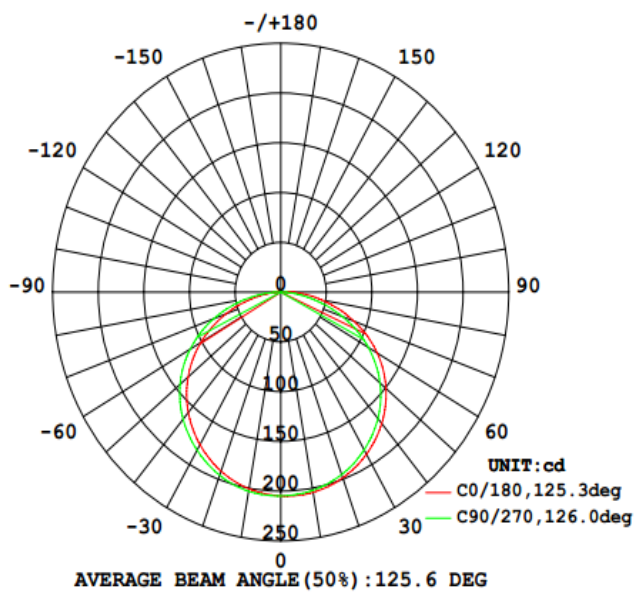

Specification

D560RGBW-24V-12mm

▼ General description

- RGBW colorful strip
- Widely adaptable to all types of controllers, Self-encapsulated design
- High quality FPC, high thermal 3M adhesive
- Ta: -25~40°C; Tc: 75°C (max)

▼ Dimension

※Max.length: 5000mm

Cutting unit: 6leds/100mm

LED pitch: 16.66mm

Min. bend diameter: Φ60mm

Mounting: 3M tape

IP: IP20/IP65/IP55

※Warranty: 5years

Photometric of 1M strip

AAI Figure

※Max.length data is based on 10% voltage drop

※Warranty is based on indoor use

Fixed Clip		94-02-00-0019	Fixed clip, transparent, 3*8mm self-tapping screws, suitable for 12mm FPC,NO/NA LED strip
Silicone clip		94-02-00-0004	Silicone clip, screw: PA 3*8mm, suitable for 12mmFPC, ET strip
Silicone end cap set		94-02-00-0023	including end cap and plug,suitable for 12mm FPC,EH/ET/EF silicone extrusion strip
Mounting clip		94-02-00-0026	Transparent PVC mounting groove size:1000*16.2*9.5mm,suitable for 12mm FPC silicone extruded ET/EF strip
Stopper glue		94-16-03010001	Silicone gel,suitable for ST/ET/EH/EF/SF waterproof LED strip
RGBW set		23-01-00-0047	M4+M4-5A Input voltage: 12-24VDC Maximum loaded current: 5A*4CH Max 20A Maximum loaded power : 240W/480W (12V/24V)