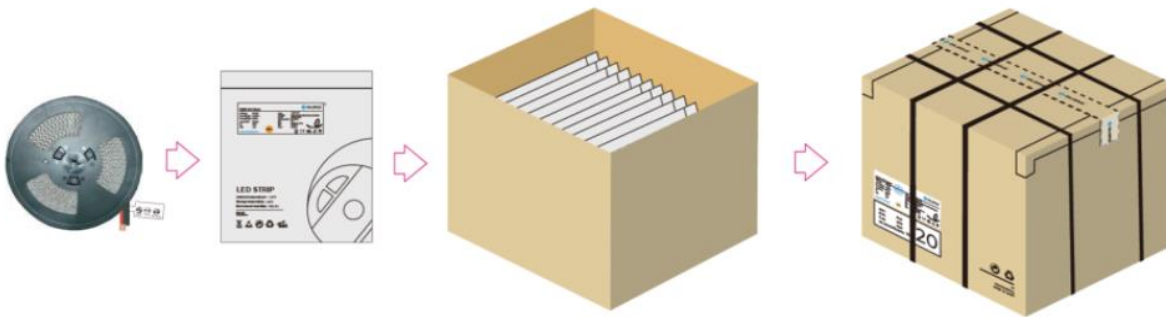

Specification

D560RGBW-24V-12mm

▼ General description

- RGBW colorful strip
- Widely adaptable to all types of controllers, Self-encapsulated design
- High quality FPC, high thermal 3M adhesive
- Ta: -25~40°C; Tc: 75°C (max)

9: Silk Printing		10: Entery cable		11: Wire type		2: Wire lengtl		13: Tape type		14: Label Type		15: Strip Length	
N	Neutral	S	Single	A	red and black cable	012	12cm	W	White 3M	C	COLORS	0500	5m
C	COLORS	D	Doubel	B	SM-male wire	020	20cm	Y	Yellow 3M	S	Customized		
S	Customized	X	Nothing	C	SM-female wire	050	50cm	R	Red tape				
				X	Nothing	100	100cm	X	Nothing				
						0	Nothing						
N		S		A		012		W		C		0500	

D5602412NO-0RGBWNSA012WC0500

▼ Packing

Colors brand package

General customized package

IP Process	Product size(mm)	Product quantity (m/reel)	Product quantity (m/case)	Product net weight(kg)	Net weight per box (kg)	Gross weight (kg)	Package size (cm)
NO	5000*12*2.1	5	250	0.147	7.35	8.453	41*41*26
NA	5000*12*2.1	5	250	0.15	7.5	8.625	41*41*26
SG	5000*12*2.1	5	250	0.248	12.4	14.26	41*41*26
ET	5000*14*4.8	5	150	0.587	17.61	20.252	41*41*26