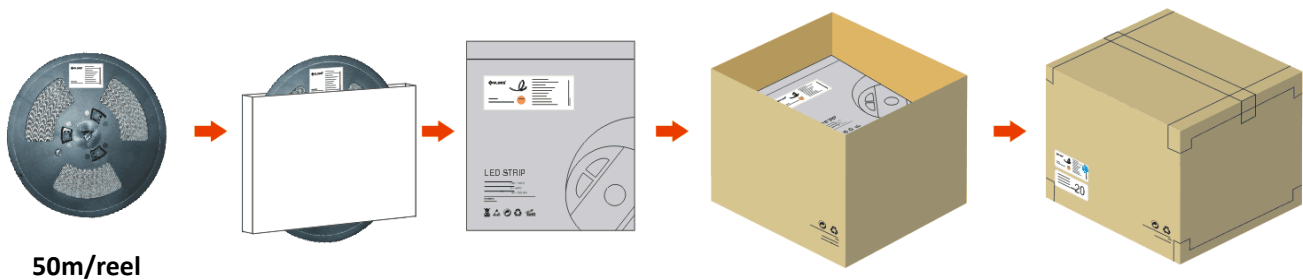

Specification

D560RGBW-24V-12mm

▼ General description

- RGBW colorful strip
- Widely adaptable to all types of controllers, Self-encapsulated design
- High quality FPC, high thermal 3M adhesive
- Ta: -25~40°C; Tc: 75°C (max)

D5602412NO-0RGBWNSA012WC0500

▼ Packing

Colors brand package

General customized package

IP Process	Product size(mm)	Product quantity (m/reel)	Product quantity (m/case)	Product net weight(kg)	Net weight per box (kg)	Gross weight (kg)	Package size (cm)
NO	5000*12*2.1	5	250	0.147	7.35	8.453	41*41*26
NA	5000*12*2.1	5	250	0.15	7.5	8.625	41*41*26
SG	5000*12*2.1	5	250	0.248	12.4	14.26	41*41*26
ET	5000*14*4.8	5	150	0.587	17.61	20.252	41*41*26

Remark: data with 10% tolerance

Engineering packaging of NO(IP20)/NA(IP65).

50m/reel

IP Process	Product size(mm)	Product quantity (m/reel)	Product quantity (m/case)	Product net weight(kg)	Net weight per box (kg)	Gross weight (kg)	Package size (cm)
NO	50000*12*2.1	50	500	1.47	14.7	16.905	41*41*26
NA	50000*12*2.1	50	500	1.5	15	17.25	41*41*26