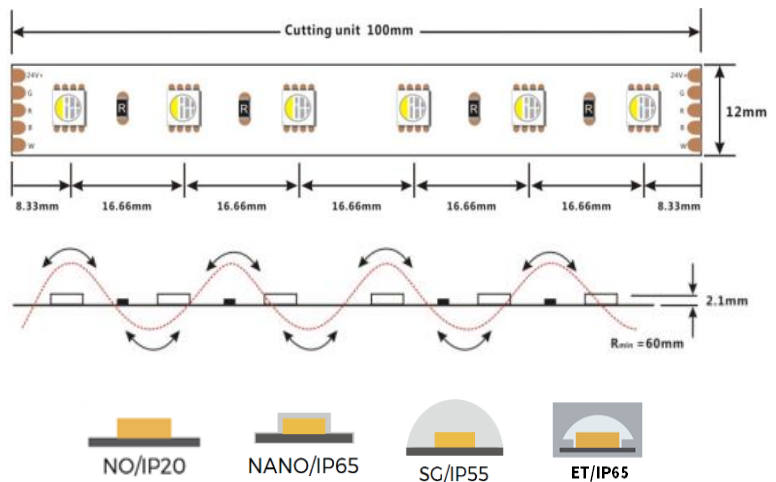

Specification

D560RGBW-24V-12mm

▼ General description

- RGBW colorful strip
- Widely adaptable to all types of controllers, Self-encapsulated design
- High quality FPC, high thermal 3M adhesive
- Ta: -25~40°C; Tc: 75°C (max)

▼ Dimension

※Max.length: 5000mm

Cutting unit: 6leds/100mm

LED pitch: 16.66mm

Min. bend diameter: Φ60mm

Mounting: 3M tape

IP: IP20/IP65/IP55

※Warranty: 5years

Photometric of 1M strip

AAI Figure

※Max.length data is based on 10% voltage drop

※Warranty is based on indoor use

Fixed Clip		94-02-00-0019	Fixed clip, transparent, 3*8mm self-tapping screws, suitable for 12mm FPC,NO/NA LED strip
Silicone clip		94-02-00-0004	Silicone clip, screw: PA 3*8mm, suitable for 12mmFPC, ET strip
Silicone end cap set		94-02-00-0023	including end cap and plug,suitable for 12mm FPC,EH/ET/EF silicone extrusion strip
Mounting clip		94-02-00-0026	Transparent PVC mounting groove size:1000*16.2*9.5mm,suitable for 12mm FPC silicone extruded ET/EF strip
Stopper glue		94-16-03010001	Silicone gel,suitable for ST/ET/EH/EF/SF waterproof LED strip
RGBW set		23-01-00-0047	M4+M4-5A Input voltage: 12-24VDC Maximum loaded current: 5A*4CH Max 20A Maximum loaded power : 240W/480W (12V/24V)

▼ Order Code Formats

1: Category		2: LED		3: LED/m		4: Voltage		5:FPC Width		6: IP Process		7: CRI		8: CCT	
D	-	5	5050	60	60 LED	24	24V	12	12mm	NO	NO	0	0	RGBW	RGBW
										NA	NANO				
										SG	Gel coating				
										ET	Extrusion tube				
D	-	5		60		24		12		NO		0		RGBW	