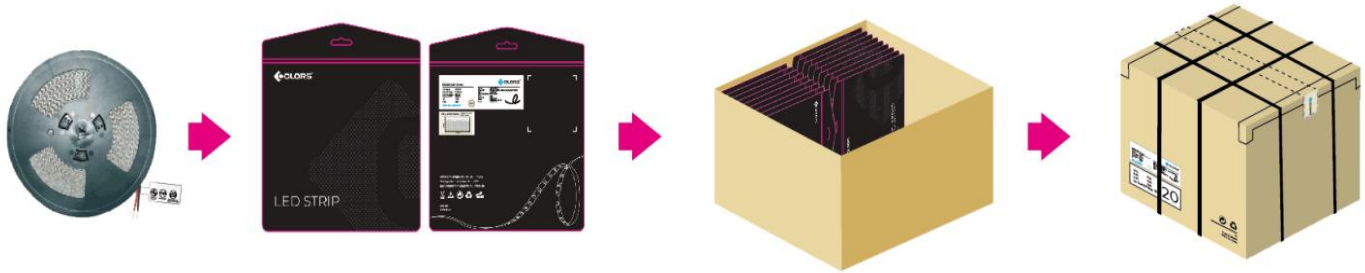

▼ Packing

Colors brand package