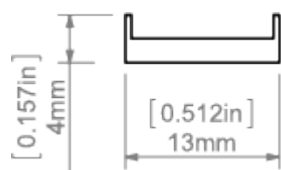

TECHNICAL DRAWING